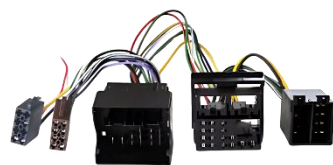

99.1146

AUDI / SEAT / SKODA /
VOLKSWAGEN (16 PINES)